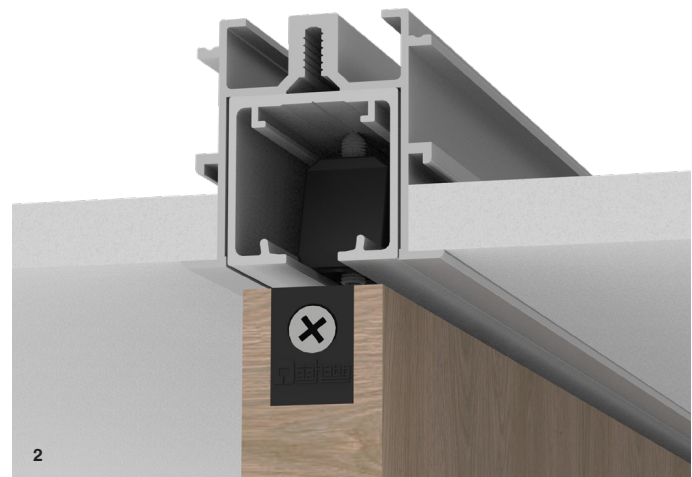

— FR

CRÉÉZ DES ESPACES AVEC NOTRE GAMME D'INCONTOURNABLES, LES BASIQUES TOUJOURS TENDANCE.

Star, un seul rail avec plusieurs options:

1. Installation en applique au plafond ou au mur avec une profil visible, ou installation avec rail encastrée dans le faux plafond ou dans le faux plafond invisible. 2. Assemblage rapide et efficace: rail de couverture FT XL (faux plafond et entre les murs) pour guide amovible qui permet une installation par phases et un accès direct à la quincaillerie à tout moment. 3. Finitions en aluminium anodisé argent et laquée noir mat ou blanc pour une meilleure adaptation aux exigences architecturales. 4. Design lisse et élégant. 5. Rail support mural conçu pour gagner du temps d'installation. 6. Solution pour panneaux jusqu'à 90Kg. 7. Différentes options de roulement: roulement à billes ou à friction, à la fois silencieux et avec un effort de coulissement minime. 8. Fermeture en douceur (simple pour SF-A/RA90 et double pour SF-P/RA70) disponible pour une fermeture douce et sans impact. 9. Certificat de qualité Applus selon EN 1527.

Montaje a falso techo false ceiling mount | fixation a faux-plafond

A Perfil funda FT | Support FT track | Rail de cobertura FT. **B** Perfil Star | Star track | Rail Star. **C** Diseño de perfil con avellanado integrado | Track design with drilled countersink | Conception de rail avec fraisage intégré.