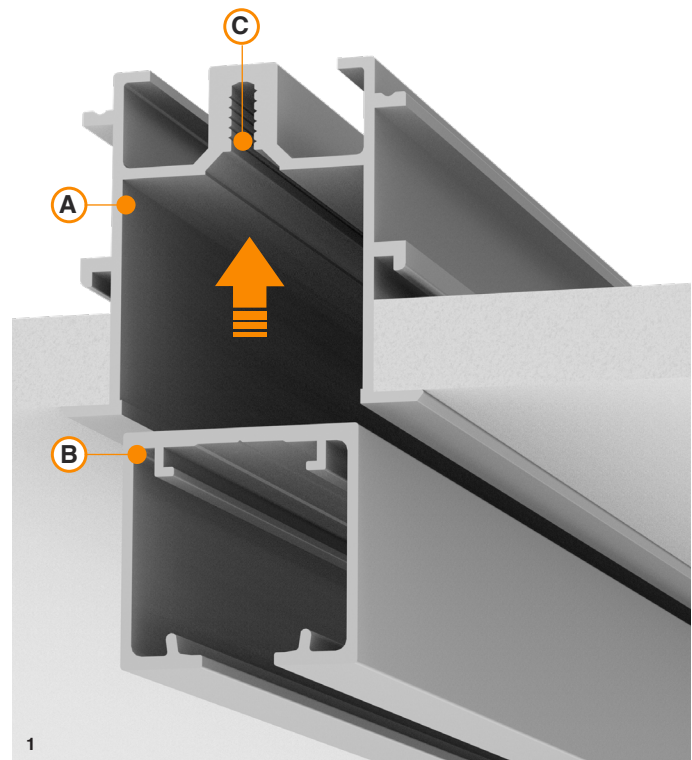

— FR

CRÉÉZ DES ESPACES AVEC NOTRE GAMME D'INCONTOURNABLES, LES BASIQUES TOUJOURS TENDANCE.

Star, un seul rail avec plusieurs options:

1. Installation en applique au plafond ou au mur avec une profil visible, ou installation avec rail encastrée dans le faux plafond ou dans le faux plafond invisible. 2. Assemblage rapide et efficace: rail de couverture FT XL (faux plafond et entre les murs) pour guide amovible qui permet une installation par phases et un accès direct à la quincaillerie à tout moment. 3. Finitions en aluminium anodisé argent et laquée noir mat ou blanc pour une meilleure adaptation aux exigences architecturales. 4. Design lisse et élégant. 5. Rail support mural conçu pour gagner du temps d'installation. 6. Solution pour panneaux jusqu'à 90Kg. 7. Différentes options de roulement: roulement à billes ou à friction, à la fois silencieux et avec un effort de coulissement minime. 8. Fermeture en douceur (simple pour SF-A/RA90 et double pour SF-P/RA70) disponible pour une fermeture douce et sans impact. 9. Certificat de qualité Applus selon EN 1527.

Montaje a falso techo false ceiling mount | fixation a faux-plafond

A Perfil funda FT | Support FT track | Rail de cobertura FT. **B** Perfil Star | Star track | Rail Star. **C** Diseño de perfil con avellanado integrado | Track design with drilled countersink | Conception de rail avec fraisage intégré.