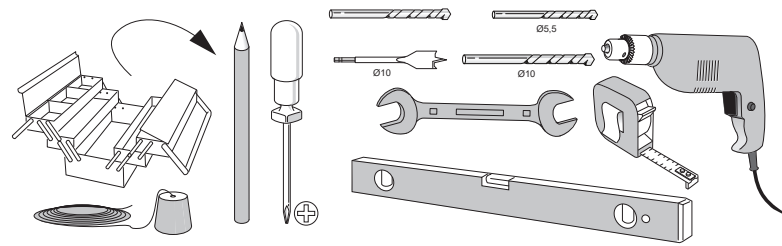

saheco Rustico 80 3m

Poligono Industrial Foradada - 08580 - Sant Quirze de Besora (Barcelona)
Telf. 34-93.852.92.23, Fax.34-93.852.91.59
Export. Telf. 34-93.852.96.15, Fax.34-93.852.91.76
e-mail: saheco@saheco.com - web: www.saheco.com

MADE IN E.U.

**GRUPO
TORREMAT**

January 2019

038060520