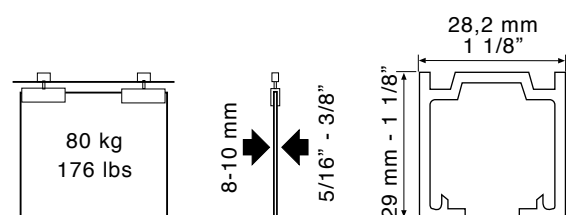

ESP

NK Glass está diseñado para la instalación de un panel de vidrio corredero con sistema de sujeción superior tradicional.

- Ideal para cualquier obra residencial o comercial con presupuesto limitado.
- Zona de paso limpia sin riel en el suelo.
- Perfil superior en aluminio natural.
- Sujeción de la puerta mediante mordazas a presión sin mecanización del cristal (vidrio templado y laminado).
- Vidrio de 8 o 10 mm hasta 80 Kg.
- Rodamientos de bolas "Full Ball Bearings".
- Instalación a pared o a techo.

Sistemas testados hasta 100.000 ciclos según la norma EN1527.

FRA

NK Glass a été conçu pour l'installation d'un panneau en verre coulissant avec un système de fixation supérieure traditionnel.

- Idéal pour installation résidentielle ou commerciale à budget limité.
- Zone de passage dégagée, sans guidage au sol.
- Rail supérieur en aluminium naturel.
- Fixation de la porte par des mâchoires de serrage à pression sans usinage préalable du verre (verre trempé ou laminé).
- Verre de 8 ou 10 mm, jusqu'à 80 Kg.
- Roulement à billes "Full Ball Bearings".
- Installation au mur ou au plafond.

Systèmes testés jusqu'à 100.000 cycles selon norme EN1527.

ENG

NK Glass has been designed for installing a sliding glass panel with a conventional upper support system.

- Ideal for residential or commercial projects on limited budgets.
- Cleared passageway with no floor profiles.
- Natural Aluminium upper profile.
- Door secured by pressure clamps; no need for mechanized glass (tempered or laminated glass).
- Holds 8 or 10 mm glass up to 80 Kg.
- Full ball bearings system.
- Wall or ceiling mounted.

Systems tested up to 100.000 cycles as per standard EN1527.

DEU

NK Glass ist für die Montage eines Schiebepaneels aus Glas mit traditionellem obenhängendem Laufwerk ausgelegt.