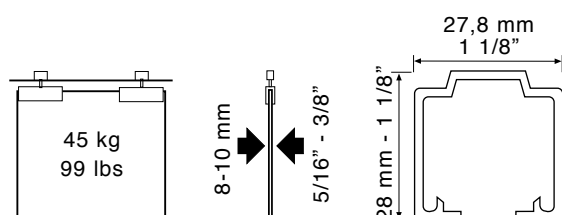

Systèmes testés jusqu'à 100.000 cycles selon norme EN1527.

ENG

NK Glass has been designed for installing a sliding glass panel with a conventional upper support system.

- Ideal for residential or commercial projects on limited budgets.
- Cleared passageway with no floor profiles.
- Natural Aluminium upper profile.
- Door secured by pressure clamps; no need for mechanized glass (tempered or laminated glass).
- Holds 8 or 10 mm glass up to 80 Kg.
- Full ball bearings system.
- Wall or ceiling mounted.

Systems tested up to 100.000 cycles as per standard EN1527.

DEU

NK Glass ist für die Montage eines Schiebepaneels aus Glas mit traditionellem obenhängendem Laufwerk ausgelegt.

- Ideal für Wohn- oder Gewerberäume mit begrenztem Budget.
- Freier Durchgangsbereich ohne Bodenschiene.
- Natürlich Deckenlaufschiene aus Aluminium.
- Aufhängung der Tür durch Klemmbeschläge ohne Notwendigkeit der Glasbearbeitung (Einscheiben- oder Verbund-Sicherheitsglas).
- Glas 8 oder 10 mm dick und bis 80 Kg.
- Lager mit „Full Ball Bearings“.
- Wand oder Deckenmontage.

Systeme gemäß der Norm EN1527 bis 100.000 Zyklen getestet.

NK GLASS 45