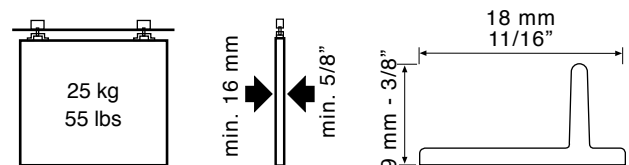

- Ideal for wardrobes, furniture, filing cabinets, etc.
- Minimalist design with a tiny gap of 4 mm between the door and frame.
- Practical system designed for daily use.
- Configuration with a recessed or overlaid profile.
- Lower profile to optimize the sliding action of the doors.
- PVC or aluminium profile in various colour options.
- Door is fixed using an adjustable height system.
- Ball bearing system or friction system.
- Door up to 52 Kg.
- Installation with an upper and lower profile.

Systems tested up to 100.000 cycles as per standard EN1527.

CAT

Roll està dissenyat per a l'obertura de mobles i armaris mitjançant diversos panells de fusta corredeiros paral·lels. Permet aconseguir diversos accessos dins d'una mateixa aplicació.

- Ideal per a armaris, mobles, arxivadors...
- Disseny minimalista del moble amb un espai reduït de 4 mm entre porta i marc.
- Sistema pràctic per a un funcionament operatiu diari.
- Configuració amb perfil encastat o sobreposat.
- Perfil inferior per a un lliscament òptim de les portes.
- Perfil de pvc o d'alumini amb diferents opcions de colors.
- Subjecció de la porta per sistema regulable en altura.
- Rodaments de boles o de fricció.
- Porta fins a 52 Kg.
- Instal·lació amb perfil inferior i superior.

Sistemes testats fins a 100.000 cicles segons la norma EN1527.

ROLL 25