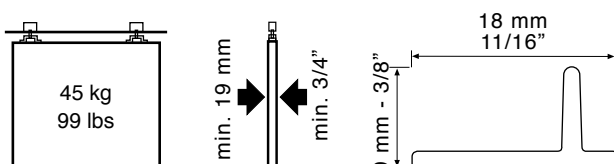

ESP

Roll está diseñado para apertura de muebles y armarios mediante varios paneles de madera correderos paralelos consiguiendo varios accesos dentro de la misma aplicación.

- Ideal para armarios, muebles, archivadores...
- Diseño minimalista del mueble con un espacio reducido de 4 mm entre puerta y marco.
- Sistema práctico para funcionamiento operativo diario.
- Configuración con perfil empotrado o sobre puesto.
- Perfil inferior para un deslizamiento óptimo de las puertas.
- Perfil de pvc o de aluminio con varias opciones de colores.
- Sujeción de la puerta por sistema regulable en altura.
- Rodamiento de bolas o de fricción.
- Puerta de hasta 52 Kg.
- Instalación con perfil inferior y superior.

Sistemas testados hasta 100.000 ciclos según la norma EN1527.

POR

O Roll foi concebido para abrir móveis e armários através de vários painéis de madeira corredeiros paralelos, conseguindo vários acessos dentro da mesma aplicação.

- Ideal para armários, móveis, arquivadores, etc.
- Design minimalista do móvel com um espaço reduzido de 4 mm entre a porta e a moldura.
- Sistema practico para funcionamento operativo diário.
- Configuração com perfil encastrado ou sobreposto.
- Perfil inferior que oferece um óptimo deslizamento das portas.
- Perfil de PVC ou alumínio com várias opções de cores.
- Fixação da porta através de sistema regulável em altura.
- Deslizamento através de rolamentos de esferas o friccion.
- Porta até 52 Kg.
- Instalação com perfil inferior e superior.

Sistemas testados até 100.000 ciclos conforme a norma EN1527.

ENG

Roll has been designed for the openings of furniture and wardrobe doors by several parallel sliding wooden panels to give various access points within the same application.