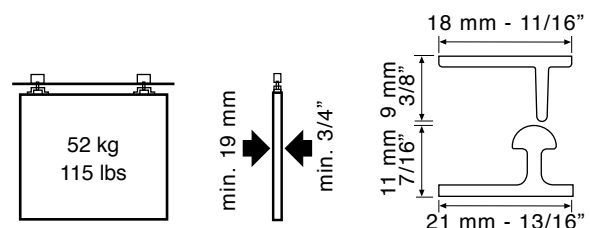

ESP

Roll está diseñado para apertura de muebles y armarios mediante varios paneles de madera correderos paralelos consiguiendo varios accesos dentro de la misma aplicación.

- Ideal para armarios, muebles, archivadores...
- Diseño minimalista del mueble con un espacio reducido de 4 mm entre puerta y marco.
- Sistema práctico para funcionamiento operativo diario.
- Configuración con perfil empotrado o sobre puesto.
- Perfil inferior para un deslizamiento óptimo de las puertas.
- Perfil de pvc o de aluminio con varias opciones de colores.
- Sujeción de la puerta por sistema regulable en altura.
- Rodamiento de bolas o de fricción.
- Puerta de hasta 52 Kg.
- Instalación con perfil inferior y superior.

Sistemas testados hasta 100.000 ciclos según la norma EN1527.

POR

O Roll foi concebido para abrir móveis e armários através de vários painéis de madeira corredeiros paralelos, conseguindo vários acessos dentro da mesma aplicação.

- Ideal para armários, móveis, arquivadores, etc.
- Design minimalista do móvel com um espaço reduzido de 4 mm entre a porta e a moldura.
- Sistema practico para funcionamento operativo diário.
- Configuração com perfil encastrado ou sobreposto.
- Perfil inferior que oferece um óptimo deslizamento das portas.
- Perfil de PVC ou alumínio com várias opções de cores.
- Fixação da porta através de sistema regulável em altura.
- Deslizamento através de rolamentos de esferas o friccion.
- Porta até 52 Kg.
- Instalação com perfil inferior e superior.

Sistemas testados até 100.000 ciclos conforme a norma EN1527.

ENG

Roll has been designed for the openings of furniture and wardrobe doors by several parallel sliding wooden panels to give various access points within the same application.