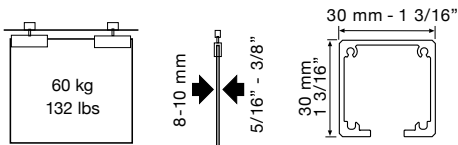

Descripción - Description - Description	V8	V10	V12	PACK	U.	
JGO. ACC. LITE GLASS 60 + GAL. 1m + TAPAS JEU ACC. LITE GLASS 60 + BANDEAU 1m + CACHES SET OF ACC. LITE GLASS 60 + COVER 1m + END CAPS	2163	2164	-	JG	1	
JGO. ACC. LITE GLASS 100 + GAL. 1,5m + TAPAS JEU ACC. LITE GLASS 100 + BANDEAU 1,5m+ CACHES SET OF ACC. LITE GLASS 100 + COVER 1,5m + END CAPS	-	2165	2166	JG	1	

LITE GLASS 60