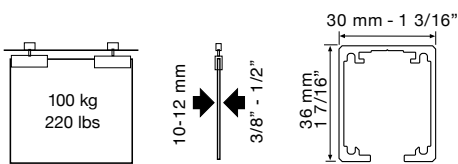

LITE GLASS 100