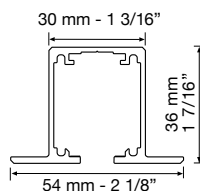

LITE Glass Top Empotrado/Recessed/Encastré

Lite Glass 60

Lite Glass 100

LITE Glass Paralelas/By pass/Parallèles

Lite Glass 60

Lite Glass 100

Referencias - References - Références

Descripción - Description - Description	mts.	LITE 60	LITE 100	PACK	U.	
PF. ALU. ANOD. SILVER PF. ALU. ANOD. SILVER RAIL ALU. ANOD SILVER	2m	2101	2202	PF	2	
	3m	2102	2203	PF	2	
	4m	2103	2204	PF	2	
	6m	2104	2206	PF	2	
PF. TOP ALU. ANOD. SILVER PF. TOP ALU. ANOD. SILVER RAIL TOP ALU. ANOD. SILVER	2m	2111	2212	PF	1	
	3m	2112	2213	PF	1	
	4m	2113	2214	PF	1	
	6m	2114	2216	PF	1	
PF. SOPORTE PARED 6mm ANOD. SILVER WALL MOUNTED PF. 6mm ANOD. SILVER RAIL SUPPORT MURAL 6mm ANOD. SILVER	2m	2106	2136	PF	2	
	3m	2107	2137	PF	2	
	4m	2108	2138	PF	2	
	6m	2109	2139	PF	2	
PF. SOPORTE PARED 17mm ANOD. SILVER WALL MOUNTED PF. 17mm ANOD. SILVER RAIL SUPPORT MURAL 17mm ANOD. SILVER	2m	2116	2146	PF	2	
	3m	2117	2147	PF	2	
	4m	2118	2148	PF	2	
	6m	2119	2149	PF	2	
SOPORTE PARED 6mm WALL BRACKET 6mm SUPPORT MURAL 6mm	-	3387	3387	PZ	10	
SOPORTE PARED 17mm WALL BRACKET 17mm SUPPORT MURAL 17mm	-	2135	2135	PZ	10	
JGO. TAPAS LATERALES PERFIL BASIC SET OF LATERAL COVER PERFIL BASIC JEU CACHES LATÉRAUX RAIL BASIC	-	2120	2180	JG	1	
JGO. TAPAS LATERALES PF. SOPORTE PARED 6mm SET OF LATERAL COVER WALL MOUNTED PF. 6mm JEU CACHES LATÉRAUX RAIL SUPPORT MURAL 6mm	-	2121	2181	JG	1	
JGO. TAPAS LATERALES PF. SOPORTE PARED 17mm SET OF LATERAL COVER WALL MOUNTED PF. 17mm JEU CACHES LATÉRAUX RAIL SUPPORT MURAL 17mm	-	2123	2182	JG	1	

LITE GLASS 60

LITE GLASS 60 TOP

LITE GLASS 100

LITE GLASS 100 TOP

*Ver nuestras condiciones de ventas /
See conditions in our sales policy*

416-2120-08-17 V006

KLEIN EUROPE
Edificio KLEIN
Polígono Industrial Can Cuyás
N-150 Km.1
08110 Montcada i Reixac
(Barcelona-Spain)