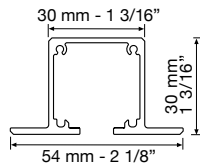

LITE GLASS 60 TOP