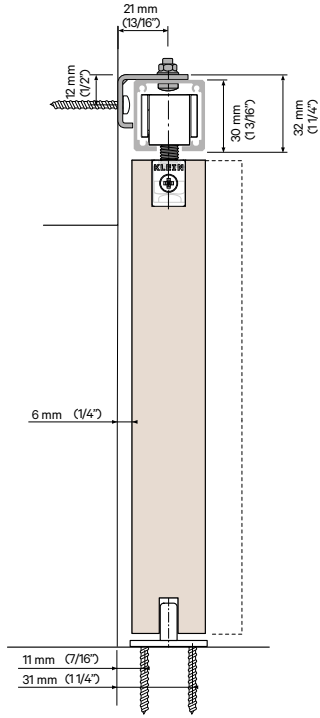

- Soporte puntuales | Point supports | Supports ponctuels

LITE 60

Soporte puntual pared 6 mm

Point support to the wall 6mm | Support ponctuel au mur 6