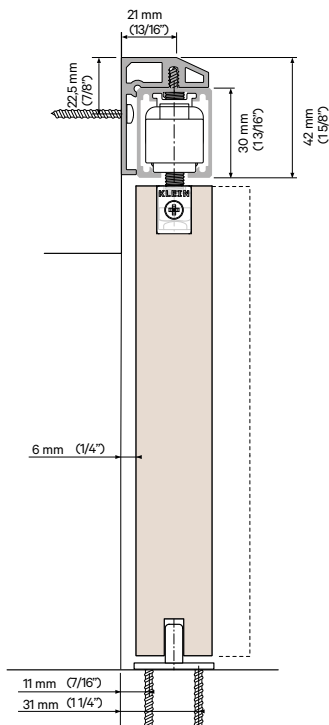

LITE 100

Perfil soporte pared 6 mm
Wall Support Profile 6mm | Profile Support Mural 6 mm